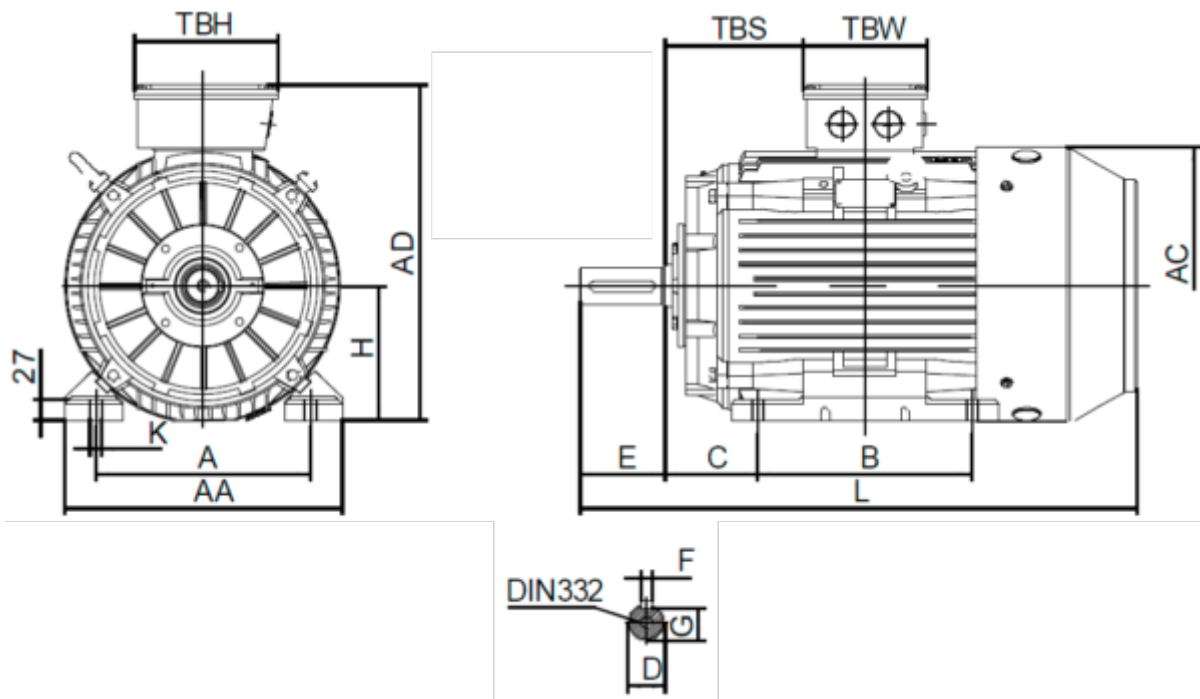

Data Sheet

Article number: 250305500422

Description: Kleedrive T3C 250M-4 55.0KW 1400 rpm
3x400/690V 50HZ IP55 B3 Eff=94,6%

Measures

| | | |
|-----------|-----------|-----------|
| A = 406 | F = 18 | TBW = 218 |
| AA = 484 | G = 58 | |
| AC = Ø506 | H = 250 | |
| AD = 616 | HD = 366 | |
| B = 349 | K = Ø24 | |
| C = 168 | L = 915 | |
| D = Ø65 | TBH = 260 | |
| E = 140 | TBS = 233 | |